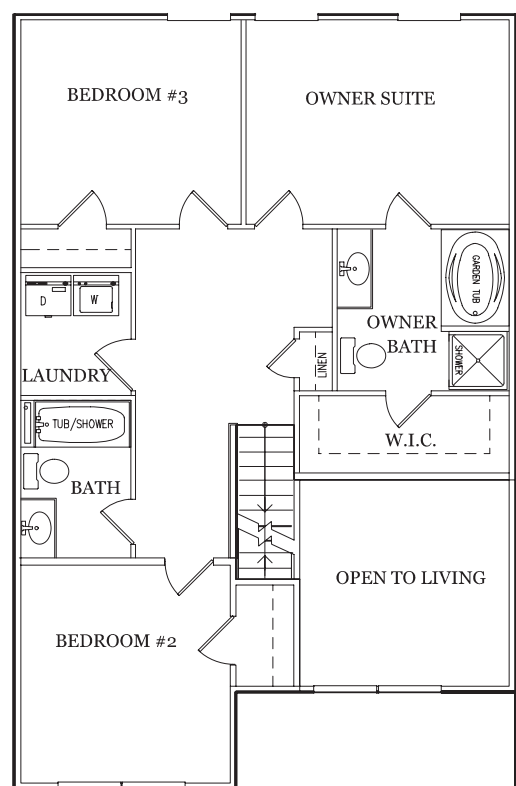

SHB Home Design - Turtle Creek Villas

Features:

Inviting, open floor plan

Well-designed kitchen overlooks breakfast area

Great room with fireplace

Master bedroom on second level with complete master bath and large walk-in closet

Spacious laundry area on second level

VICTORIA

3 bedrooms • Master bath plus 1.5 full baths
1 car garage

www.starhomebuilders.com
For additional information about this Star Home Builders home design please contact the real estate agent on duty.