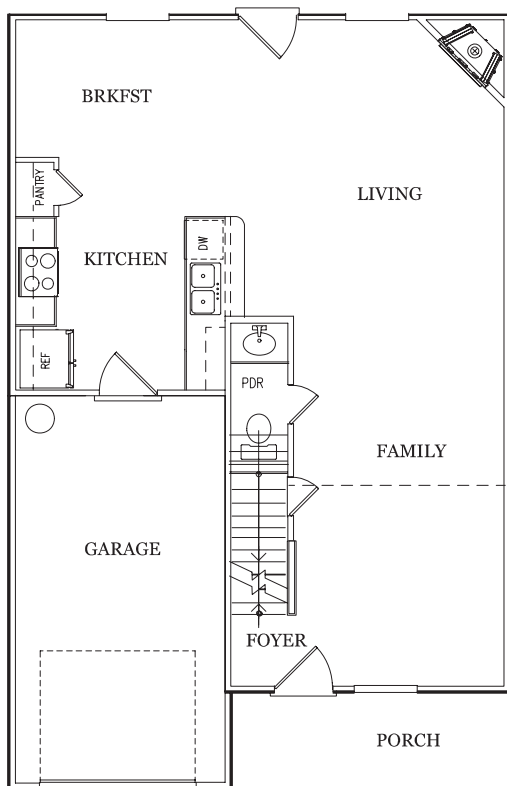

SHB Home Design - Turtle Creek Villas

Features:

Inviting, open floor plan

Well-designed kitchen overlooks breakfast area

Great room with fireplace

Master bedroom on second level with complete master bath and large walk-in closet

Spacious laundry area on second level

VICTORIA

3 bedrooms • Master bath plus 1.5 full baths
1 car garage

www.starhomebuilders.com
For additional information about this Star Home Builders home design please contact the real estate agent on duty.