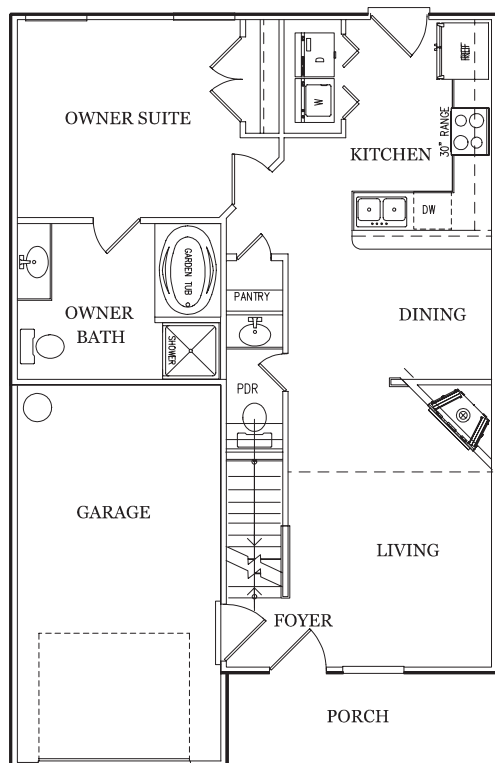

SHB Home Design - Turtle Creek Villas

Features:

Inviting, open floor plan

Well-designed kitchen overlooks dining area

Great room with fireplace

Master bedroom on main level with complete master bath and large walk-in closet

Laundry area on main level

THE SYDNEY

4 bedrooms • Master bath plus 1.5 full baths
1 car garage

www.starhomebuilders.com
For additional information about this Star Home Builders home design please contact the real estate agent on duty.