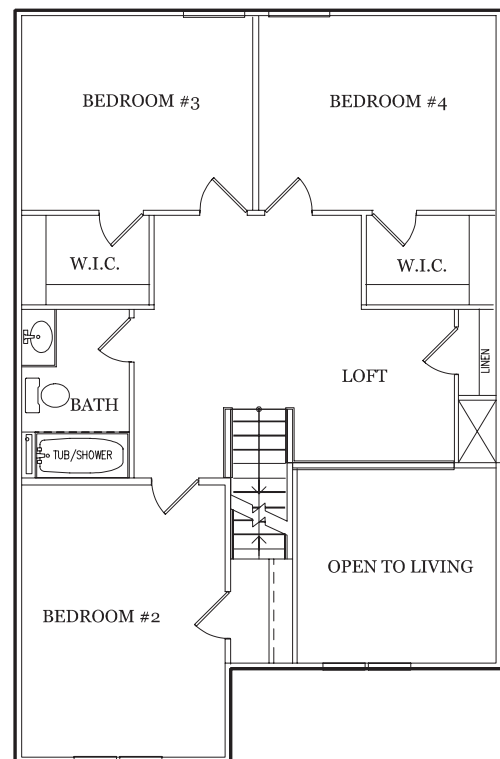

SHB Home Design - Turtle Creek Villas

Features:

Inviting, open floor plan

Well-designed kitchen overlooks dining area

Great room with fireplace

Master bedroom on main level with complete master bath and large walk-in closet

Laundry area on main level

THE SYDNEY

4 bedrooms • Master bath plus 1.5 full baths
1 car garage

www.starhomebuilders.com
For additional information about this Star Home Builders home design please contact the real estate agent on duty.