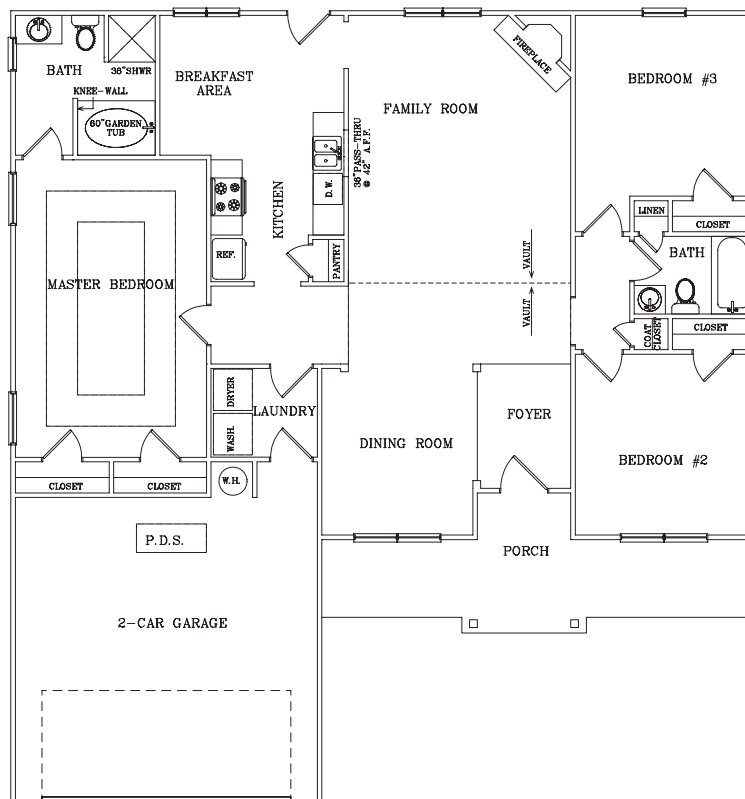

SHB Home Design - Bowden Park

Features:

Inviting, open floor plan

Well-designed kitchen overlooks breakfast area

Great room with fireplace and access to patio

Master bedroom has tray ceiling accent, complete master bath and large closets

Spacious laundry room

LILLY

3 bedrooms • Master bath plus 1 full bath
2 car garage

www.starhomebuilders.com
For additional information about this Star Home Builders home design please contact the real estate agent on duty.